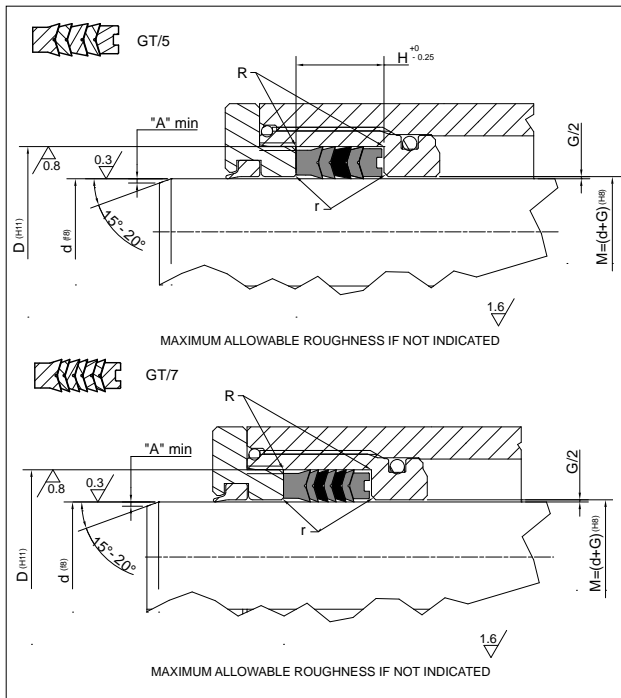

Rod Seal design guidelines

R	0mm < d ≤ 50mm	50mm < d ≤ 150mm
	max 0.40 mm	max 0.80 mm
r	remove sharp edges	
A	1 mm	2 mm

Profile Dimension	> 16 MPa	> 26 MPa	> 32 MPa	> 40 MPa
≤ 5	0.50 mm	0.40 mm	0.35 mm	
> 5.0 – 7.5	0.55 mm	0.45 mm	0.40 mm	0.35 mm
> 7.5 – 12.5	0.60 mm	0.50 mm	0.45 mm	0.40 mm
15	0.65 mm	0.55 mm	0.45 mm	0.40 mm

PART NR GT5	PART NR GT7		DIMENSIONI SEDI / Housing dimensions		
			D	d	H
	7001	070031	18,00	8,00	18,50
5003		078039	20,00	10,00	11,00
	7002	078039	20,00	10,00	18,50
	7003	086047	22,00	12,00	18,50
	7004	094055	24,00	14,00	18,50
5004		098047	25,00	12,00	14,35
	7005	098059	25,00	14,00	18,50
	7006	102062	26,00	16,00	18,50
	7007	110070	28,00	18,00	18,50
5006		114062	29,00	16,00	14,35
	7008	118078	30,00	20,00	18,50
5007		118078	30,00	20,00	21,50

PART NR GT5	PART NR GT7		DIMENSIONI SEDI / Housing dimensions		
			D	d	H
5008		122070	31,00	18,00	14,32
5009		124078	31,50	20,00	17,50
5009/2		125070	32,00	18,00	22,50
5009/1		125078	32,00	20,00	17,50
	7009	125078	32,00	20,00	22,50
5010		125086	32,00	22,00	18,15
	7010	125086	32,00	22,00	18,50
5011		129078	33,00	20,00	14,35
	7011	133086	34,00	22,00	22,50
5012		137098	35,00	25,00	17,30
5013		141078	36,00	20,00	24,00
	7012	145098	37,00	25,00	22,50
5014		149086/AI	38,00	22,00	26,00
5015		157098	40,00	25,00	19,85
5016		157118	40,00	30,00	21,80
	7013	157098	40,00	25,00	22,50
5016/1		157110	40,00	28,00	17,00
	7014	157110	40,00	28,00	22,50
	7015	165118	42,00	30,00	22,50
5017		165098	42,00	25,00	25,40
5017/1		165118	42,00	30,00	20,00
5018		165125	42,00	32,00	17,30
	7016	169110	43,00	28,00	22,50
5019		173110	44,00	28,00	17,65
	7017	173125	44,00	32,00	22,50
5019/1		177098	45,00	25,00	25,40
5020		177137	45,00	35,00	21,78
5020/1		177118	45,00	30,00	22,20
	7018	177118	45,00	30,00	22,50
5021		177102	45,00	26,00	29,40
5022		184137	47,00	35,00	17,50
	7019	184125	47,00	32,00	22,50
	7020	184137	47,00	35,00	22,50
	7021	188141	48,00	36,00	22,50
5023		196157	50,00	40,00	17,30
5024		196137	50,00	35,00	22,50
5025		196118	50,00	30,00	29,37
5025/1		200137	50,80	34,92	24,21
	7022	200141	51,00	36,00	22,50
5026		204141	52,00	36,00	17,60
	7023	204157	52,00	40,00	22,50
	7024	212165	54,00	42,00	22,50
5027		216177	55,00	45,00	17,50
	7025	216157	55,00	40,00	22,50
5028		216157	55,00	40,00	22,60
5029		216153	55,00	39,00	25,40
5030		216157	55,00	40,00	26,20
5031		216149	55,00	38,00	28,00
5032		220157	56,00	40,00	17,63
	7026	224165	57,00	42,00	22,50
5033		236157	60,00	40,00	30,00
	7027	236177	60,00	45,00	22,50