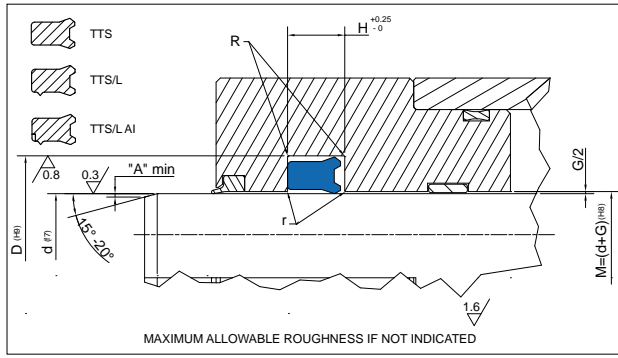

TTS
TTS/L
TTS/L-AI

Rod Seal design guidelines

	0mm < d ≤ 50mm	50mm < d ≤ 100mm	100mm < d ≤ 150mm	d ≥ 150mm
r	remove sharp edges			
A	1 mm	2 mm	3 mm	3 mm < A ≤ 5 mm

Operating pressure to determinate Maximum Gap Allowance: G/2

Profile Dimension	Operating pressure to determinate Maximum Gap Allowance: G/2			
	> 16 MPa	> 26 MPa	> 32 MPa	> 40 MPa
≤ 5	0.50 mm	0.40 mm	0.35 mm	
> 5.0 – 7.5	0.55 mm	0.45 mm	0.40 mm	0.35 mm
> 7.5 – 12.5	0.60 mm	0.50 mm	0.45 mm	0.40 mm
15	0.65 mm	0.55 mm	0.45 mm	0.40 mm

PART NR		DIMENSIONI SEDI / Housing dimensions		
		d	D	H
TTS 501	6-14-5,8/L	6,00	14,00	6,30
TTS 502	6,35-14,3-6/L	6,35	14,30	7,00
TTS 502/3	7-14-7,2	7,00	14,00	8,00
TTS 502/4	7-14-6,2	7,00	14,00	7,00
TTS 502/1	8-14-5,5/L	8,00	14,00	6,00
TTS 502/2	8-15-5,8/L	8,00	15,00	6,30
TTS 503	8-16-5,8/L	8,00	16,00	6,30
TTS 503/1	10-15-3	10,00	15,00	3,60
TTS 504	10-16-4,8/L	10,00	16,00	5,40
TTS 505	10-18-5,8/L	10,00	18,00	6,30
TTS 506	12-18-4,5	12,00	18,00	5,00
TTS 507	12-19-5,7/L	12,00	19,00	6,30
TTS 508	12-20-5,8	12,00	20,00	6,30
TTS 509	12-20-5,8/L	12,00	20,00	6,30
TTS 510	12-23-6,5/L	12,00	23,00	7,50
TTS 510/1	13-24-6/L	13,00	24,00	7,00
TTS 510/2	14-20-3	14,00	20,00	3,60
TTS 511	14-20-4,8/L	14,00	20,00	5,30
TTS 512	14-22-5,8/L	14,00	22,00	6,30
TTS 512/1	14-23-5,6/L	14,00	23,00	6,00
TTS 512/2	14-23-5,8/L	14,00	23,00	6,30
TTS 512/3	14,5-20-3,5	14,50	20,00	4,00
TTS 512/4	15-20-3,2	15,00	20,00	3,80
TTS 513	15-21,5-4,2	15,00	21,50	5,00
TTS 514	15,4-25,5-6,5/L	15,40	25,50	7,40
TTS 515	16-22-4	16,00	22,00	4,50
TTS 515/1	16-23-5,8/L	16,00	23,00	6,30